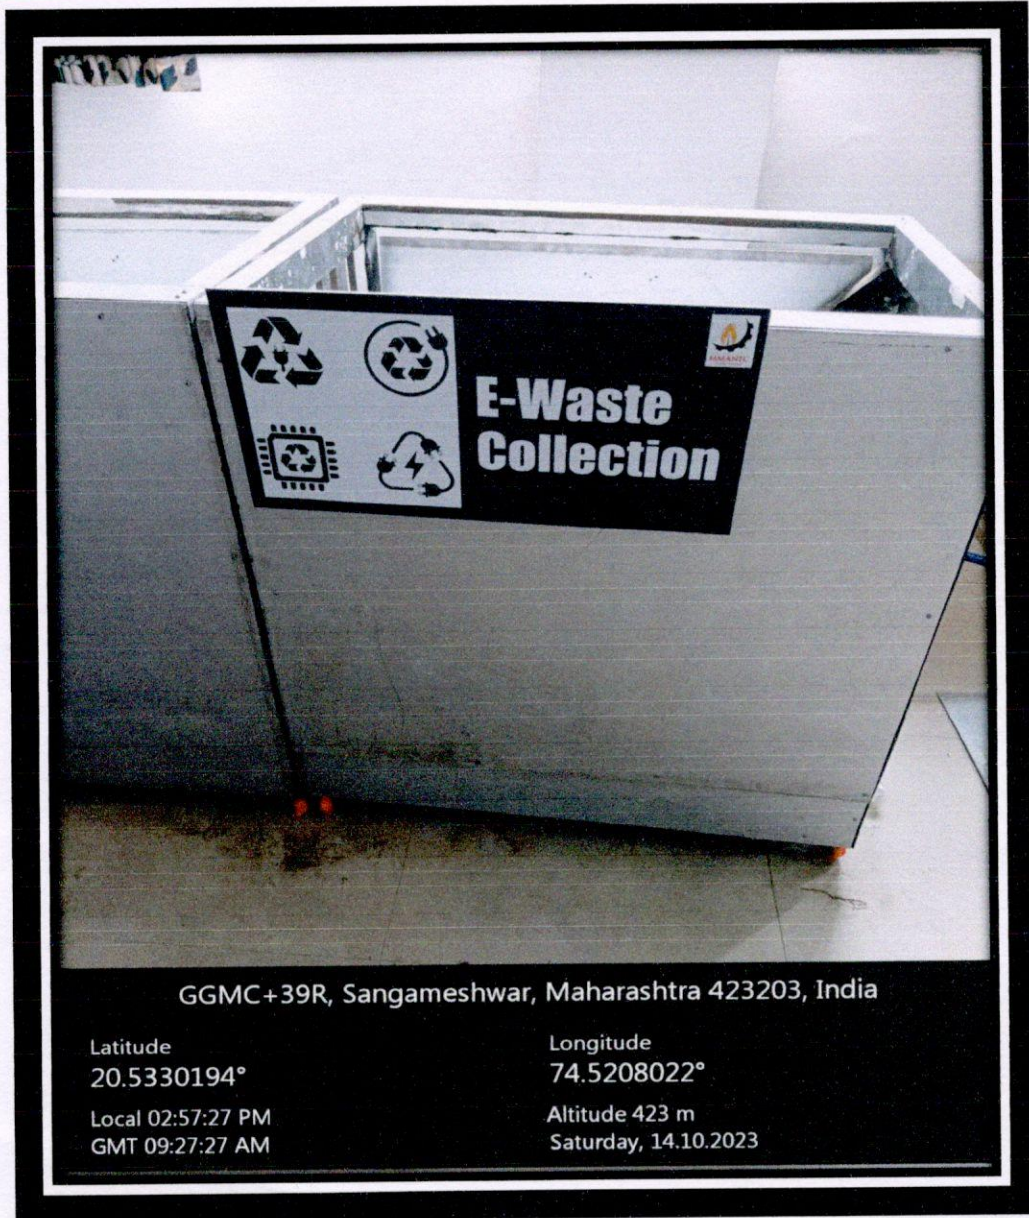

Solar Street Light

Principal

PRINCIPAL  
MAULANA MUKHTAR AHMAD NADVI TECHNICAL CAMPUS  
"MANSOORA", MALEGAON, Dist. Nashik

**E Waste Collection**

**Principal**  
PRINCIPAL  
MAULANA MUKHTAR AHMAD NADVI TECHNICAL CAMPUS  
"MANSOORA", MALEGAON, Dist. Nashik