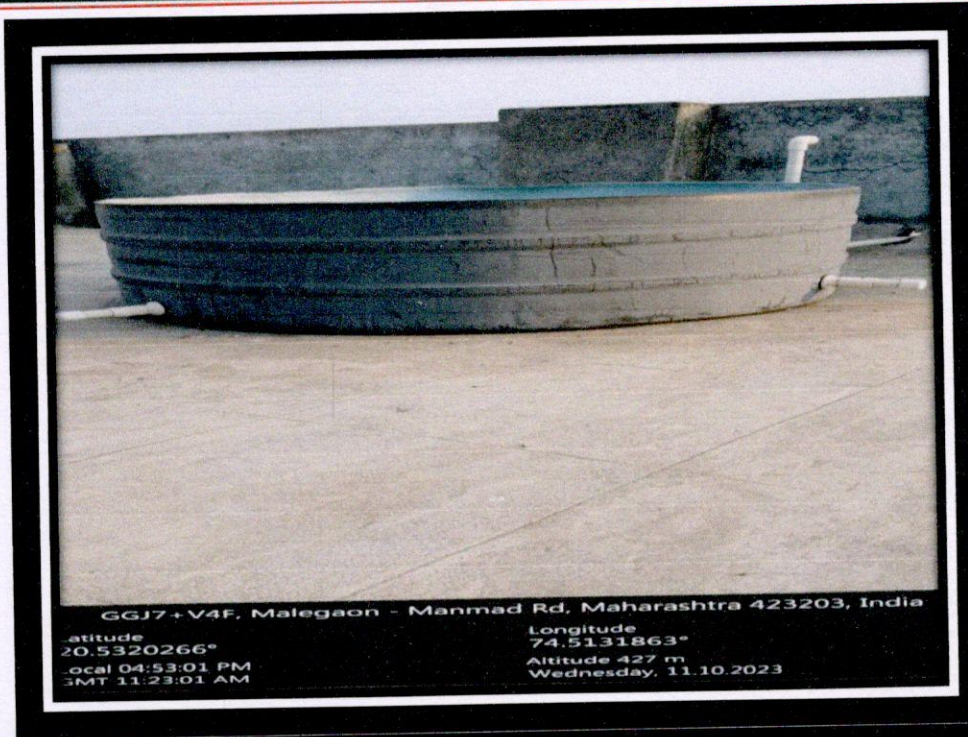

Approved by AICTE, New Delhi
Recognised by DTE, Mumbai & Govt. of Maharashtra
Affiliated to Savitribai Phule Pune University, Pune

Mansoor P.O.Box. No.144, Malegaon, Dist. Nashik
Pin: 423203 (MS) | Contact : +91-9028254526
Email: info@mmantc.edu.in | www.mmantc.edu.in