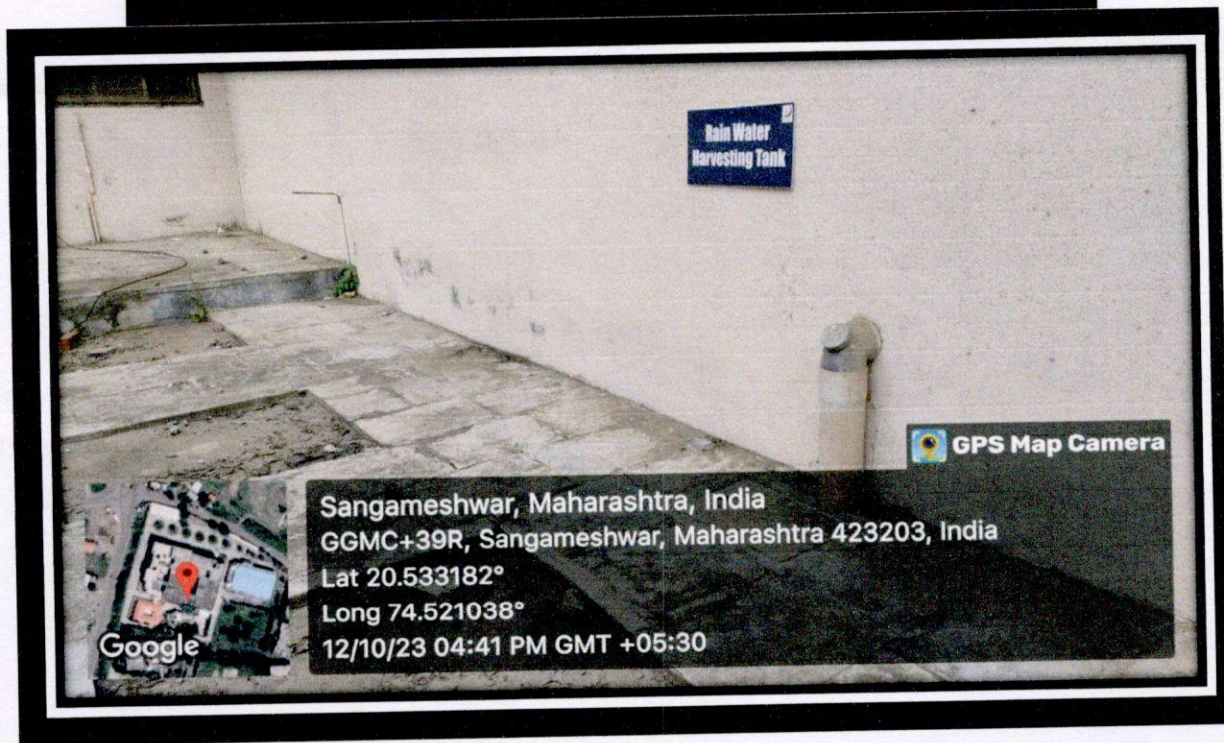

Approved by AICTE, New Delhi
Recognised by DTE, Mumbai & Govt. of Maharashtra
Affiliated to Savitribai Phule Pune University, Pune

Mansoor P.O.Box. No.144, Malegaon, Dist. Nashik
Pin: 423203 (MS) | Contact : +91-9028254526
Email: info@mmantc.edu.in | www.mmantc.edu.in